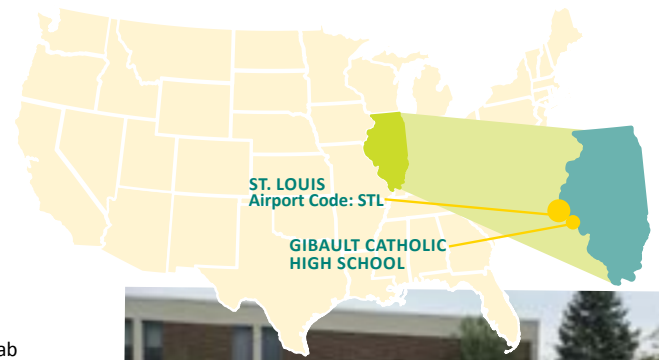

Gibault Catholic High School

Waterloo, IL

Educatus Group

ST. LOUIS
Airport Code: STL

GIBAULT CATHOLIC
HIGH SCHOOL

LOCATION:

- Population: 10,000
- Located 35 minutes from St. Louis
- Weather:
Summer/Fall: Warm and Temperate
Winter/Spring: Cool and Dry

COMMUNITY INFORMATION

Located near St. Louis, Waterloo has history stretching back past the American Revolutionary War. The city is home to a number of parks, including Konarcik Park, which has a walking trail, a lake, and sports fields.